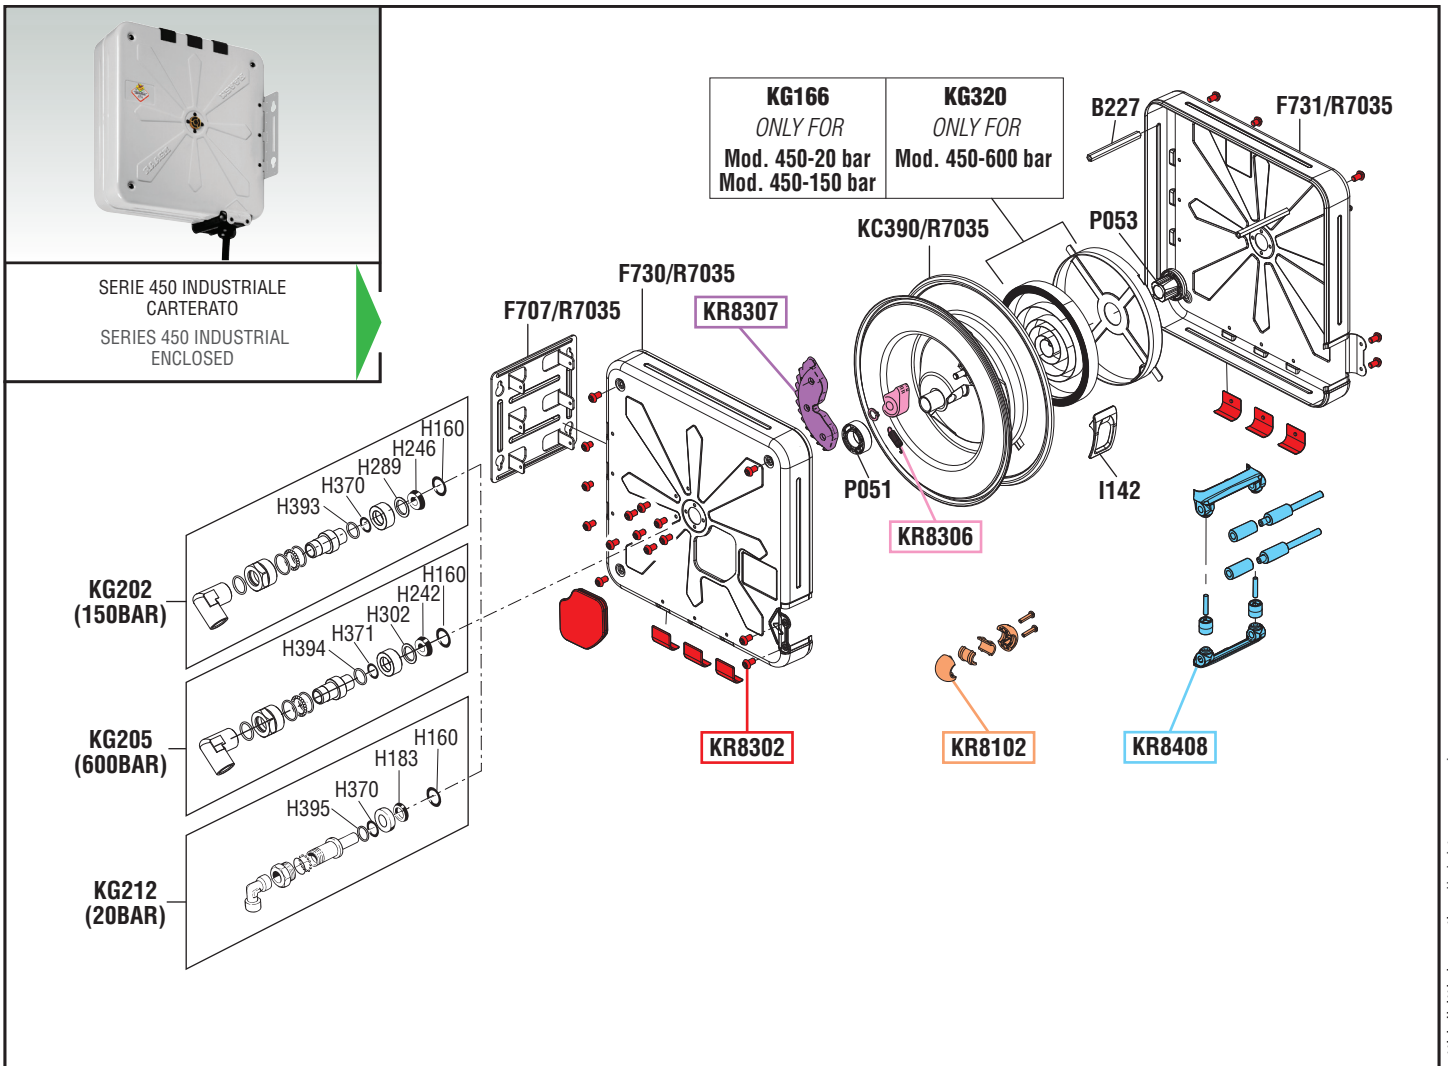

Art. 8450.100 Mod. 450-20 bar - Art. 8450.400 Mod. 450-150 bar
Art. 8450.500 Mod. 450-600 bar

VISTA ESPLOSA - EXPLODED VIEW

tutti i diritti riservati - all rights reserved

GUIDA RICAMBI - SPARE PARTS GUIDE

KIT RICAMBI

OGNI KIT SOTTO RIPORTATO COMPRENDE I RICAMBI EVIDENZIATI CON LO STESSO COLORE E LE RELATIVE GUARNIZIONI. QUESTI RICAMBI NON SONO FORNIBILI SEPARATAMENTE TRANNE QUELLI CODIFICATI.

SPARE PARTS KITS

EACH KIT SHOWN WITH THE SAME COLOR INCLUDES ALSO THE GASKETS. THE SPARE PARTS INCLUDED IN THE KIT CAN'T BE SUPPLIED SEPARATELY EXCEPT THOSE SHOWN WITH A PROPER CODE.

CODICE CODE	DESCRIZIONE DESCRIPTION	Q.TÀ QTY
KR8102	TAMPONE FERMATUBO HOSE STOP	1
KR8302	SET VITI AVVOLGITUBO HOSEREEL SCREWS KIT	1
KR8306	DENTE D'ARRESTO DETENT	1
KR8307	KIT CREMAGLIERA RACK KIT	1
KR8408	KIT PORTA RULLI AVVOLGITUBO ROLLERS HOLDING KIT FOR HOSEREEL	1

ELENCO RICAMBI FORNIBILI SINGOLARMENTE

LIST OF SPARE PARTS WHICH CAN BE SUPPLIED SEPARATELY

CODICE CODE	DESCRIZIONE DESCRIPTION	Q.TÀ QTY
B227	PRIGIONIERO SLEEVE	2
F707/R7035	STAFFA BRACKET	1
F730/R7035	CARTER LATO CREMAGLIERA RACK SIDE COVER	1
F731/R7035	CARTER LATO MOLLA SPRING SIDE COVER	1
I142	INSERTO FORO USCITA TUBO HOSE OUTLET PROTECTION	1
KC390/R7035	TAMBURO AVVOLGITUBO HOSEREEL DRUM	1
KG166	CARTER MOLLA COVER SPRING GROUP	1
KG202	SNODO OLIO 150 BAR JOINT OIL 150 BAR	1
KG205	SNODO GRASSO 600 BAR JOINT GREASE 600 BAR	1
KG212	SNODO ARIA-ACQUA 20 BAR JOINT AIR-WATER 20 BAR	1
KG320	CARTER MOLLA (Art. 8450.500) COVER SPRING GROUP (Art. 8450.500)	1
P051	BOCCOLA LATO CREMAGLIERA RACK SIDE BUSH	1
P053	BOCCOLA LATO MOLLA SPRING SIDE BUSH	1

ELENCO GUARNIZIONI SNODI

JOINTS GASKETS LIST

CODICE CODE	DESCRIZIONE DESCRIPTION	Q.TÀ QTY
H160	O-RING 2093 O-RING 2093	1
H183	GUARNIZIONE GASKET	1
H242	GUARNIZIONE GASKET	1
H246	GUARNIZIONE GASKET	1
H289	RONDELLA IN "PTFE" WASHER "PTFE"	1
H302	RONDELLA IN "PTFE" WASHER "PTFE"	1
H370	O-RING 2062 "VITON" O-RING 2062 "VITON"	1
H371	O-RING 2037 "VITON" O-RING 2037 "VITON"	1
H393	RONDELLA IN "PTFE" WASHER "PTFE"	1
H394	RONDELLA IN "PTFE" WASHER "PTFE"	1
H395	RONDELLA IN "PTFE" WASHER "PTFE"	1