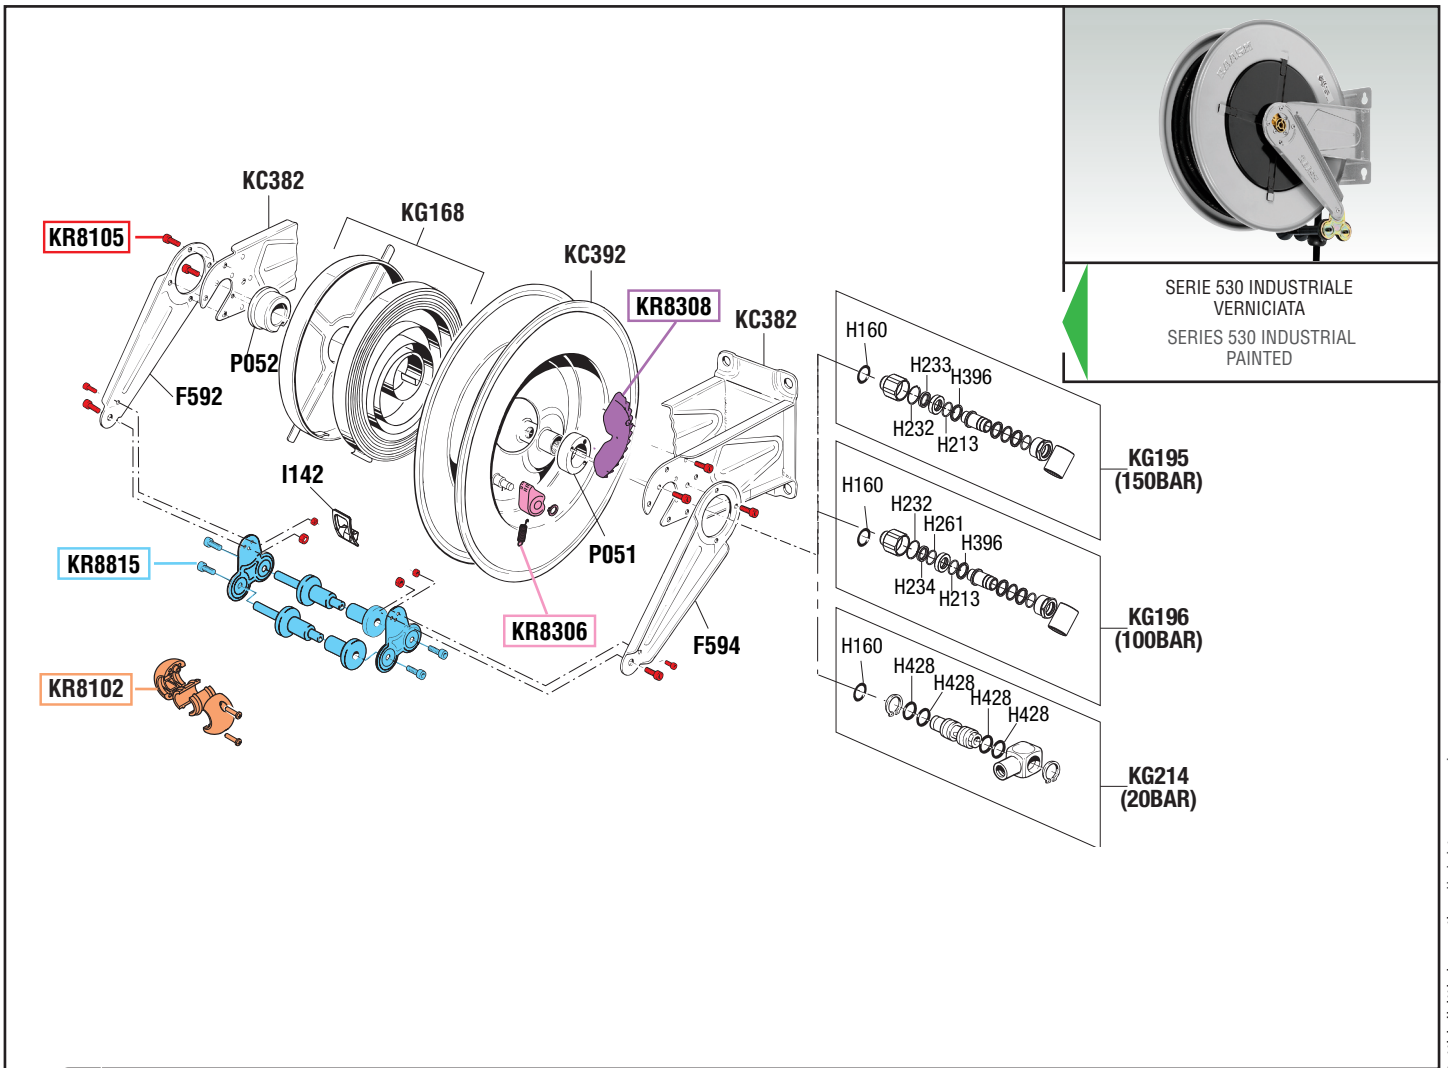

Art. 8530.100 Mod. 530-20 bar - Art. 8530.200 Mod. 530-100 bar
Art. 8530.300 Mod. 530-200 bar - Art. 8530.350 Mod. 530-400 bar
Art. 8530.400 Mod. 530-150 bar - Art. 8530.500 Mod. 530-600 bar

VISTA ESPLOSA - EXPLODED VIEW

tutti i diritti riservati - all rights reserved

GUIDA RICAMBI - SPARE PARTS GUIDE

KIT RICAMBI

OGNI KIT SOTTO RIPORTATO COMPRENDE I RICAMBI EVIDENZIATI CON LO STESSO COLORE E LE RELATIVE GUARNIZIONI. QUESTI RICAMBI NON SONO FORNIBILI SEPARATAMENTE TRANNE QUELLI CODIFICATI.

SPARE PARTS KITS

EACH KIT SHOWN WITH THE SAME COLOR INCLUDES ALSO THE GASKETS. THE SPARE PARTS INCLUDED IN THE KIT CAN'T BE SUPPLIED SEPARATELY EXCEPT THOSE SHOWN WITH A PROPER CODE.

CODICE CODE	DESCRIZIONE DESCRIPTION	Q.TÀ QTY
KR8102	TAMPONE FERMATUBO HOSE STOP	1
KR8105	SET VITI ARROTOLATORE SET OF SCREWS FOR HOSEREEL	1
KR8306	DENTE D'ARRESTO DETENT	1
KR8308	KIT CREMAGLIERA RACK KIT	1
KR8815	KIT PORTA RULLI ARROTOLATORE ROLLERS HOLDING KIT FOR HOSEREEL	1

ELENCO RICAMBI FORNIBILI SINGOLARMENTE

LIST OF SPARE PARTS WHICH CAN BE SUPPLIED SEPARATELY

CODICE CODE	DESCRIZIONE DESCRIPTION	Q.TÀ QTY
F592	BRACCIO ORIENTABILE SWINGING ARM	1
F594	BRACCIO ORIENTABILE SWINGING ARM	1
I142	INSERTO FORO USCITA TUBO HOSE OUTLET PROTECTION	1
KC382	SUPPORTO ARROTOLATORE HOSEREEL SUPPORT	1
KC392	TAMBURO 510 510 HOSEREEL DRUM	1
KG168	CARTER-MOLLA COVER-SPRING GROUP	1
KG202	SNODO OLIO 150 BAR JOINT OIL 150 BAR	1
KG205	SNODO GRASSO 600 BAR JOINT GREASE 600 BAR	1
KG206	SNODO ACQUA 200 BAR JOINT WATER 200 BAR	1
KG207	SNODO ACQUA 100 BAR JOINT WATER 100 BAR	1
KG212	SNODO ARIA-ACQUA 20 BAR JOINT AIR-WATER 20 BAR	1
KG224	SNODO ACQUA 400 BAR JOINT WATER 400 BAR	1
P051	BOCCOLA LATO CREMAGLIERA BUSH	1
P052	BOCCOLA LATO MOLLA BUSH	1

ELENCO GUARNIZIONI SNODI

JOINTS GASKETS LIST

CODICE CODE	DESCRIZIONE DESCRIPTION	Q.TÀ QTY
H160	O-RING 2093 O-RING 2093	1
H183	GUARNIZIONE GASKET	1
H242	GUARNIZIONE M4 1810-PUR95 GASKET	1
H246	GUARNIZIONE MAD 2060/2-PUR95 GASKET	1
H267	GUARNIZIONE VITON 90SH GASKET	1
H288	RONDELLA IN PTFE PTFE WASHER	1
H289	RONDELLA IN PTFE PTFE WASHER	1
H302	RONDELLA IN PTFE PTFE WASHER	1
H310	O-RING 112 VITON O-RING 112 VITON	1
H367	GUARNIZIONE GASKET	1
H368	RONDELLA IN PTFE PTFE WASHER	1
H370	O-RING 2062 VITON O-RING 2062 VITON	1
H371	O-RING 2037 VITON O-RING 2037 VITON	1
H393	RONDELLA IN PTFE PTFE WASHER	1
H394	RONDELLA IN PTFE PTFE WASHER	1
H395	RONDELLA IN PTFE PTFE WASHER	1