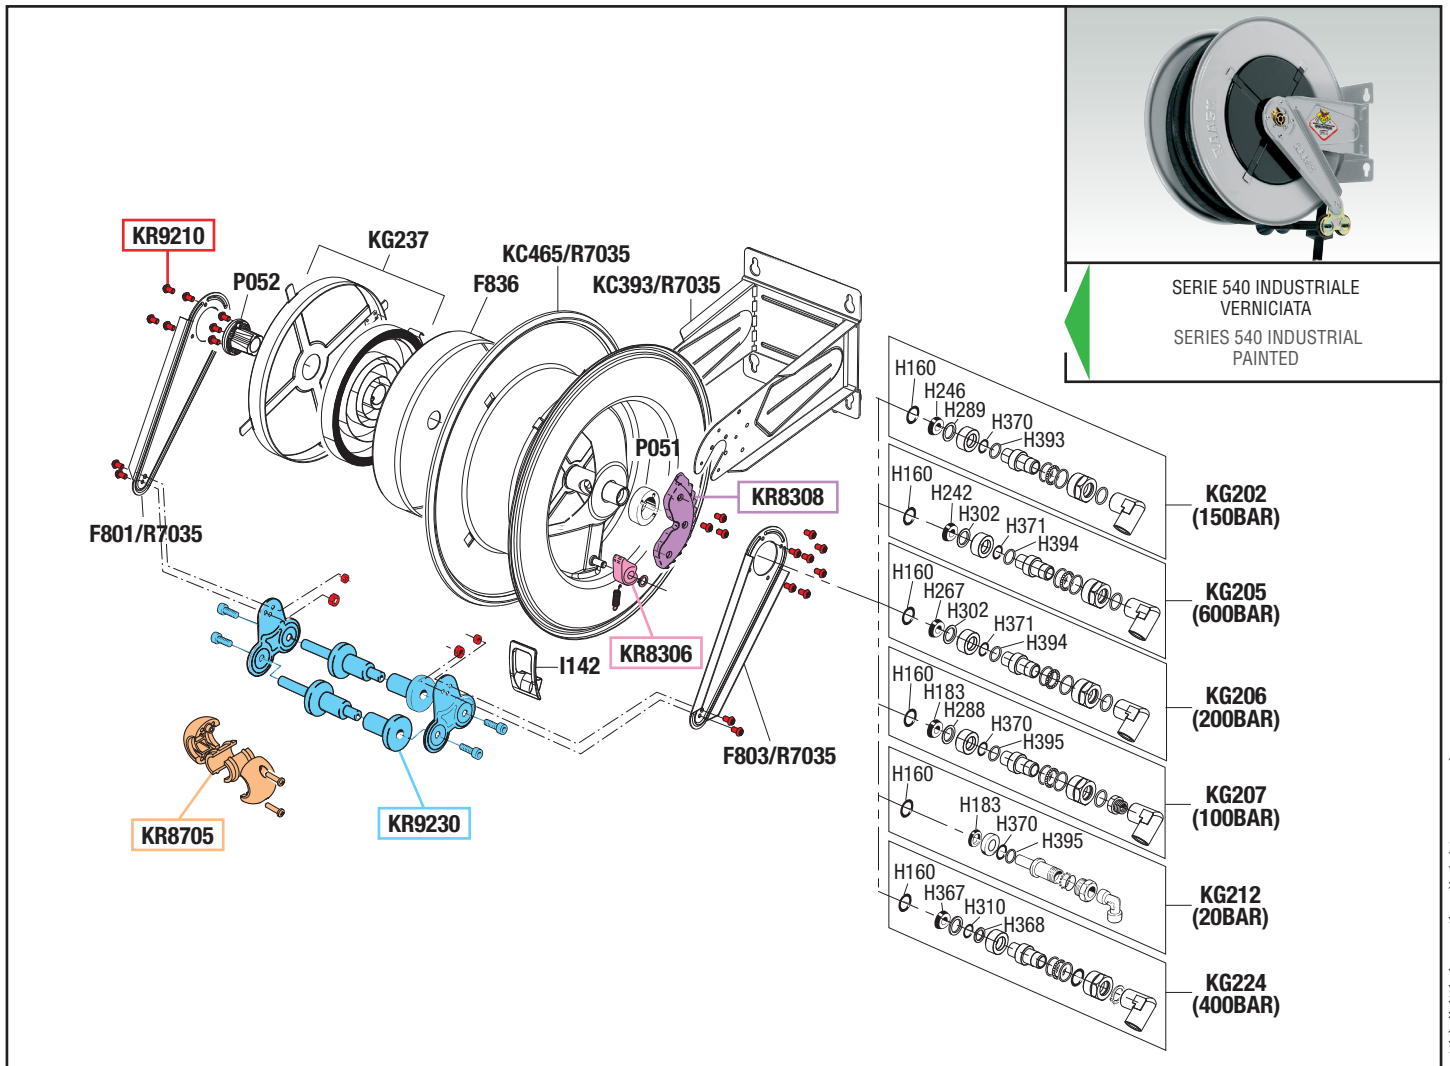

Art. 8540.105 Mod. 540-1/2"-20 bar - Art. 8540.205 Mod. 540-1/2"-100 bar
Art. 8540.300 Mod. 540-200 bar - Art. 8540.350 Mod. 540-400 bar
Art. 8540.405 Mod. 540-1/2"-150 bar - Art. 8540.500 Mod. 540-600 bar

VISTA ESPLOSA - EXPLODED VIEW

tutti i diritti riservati - all rights reserved

GUIDA RICAMBI - SPARE PARTS GUIDE

KIT RICAMBI

OGNI KIT SOTTO RIPORTATO COMPRENDE I RICAMBI EVIDENZIATI CON LO STESSO COLORE E LE RELATIVE GUARNIZIONI. QUESTI RICAMBI NON SONO FORNIBILI SEPARATAMENTE TRANNE QUELLI CODIFICATI.

SPARE PARTS KITS

EACH KIT SHOWN WITH THE SAME COLOR INCLUDES ALSO THE GASKETS. THE SPARE PARTS INCLUDED IN THE KIT CAN'T BE SUPPLIED SEPARATELY EXCEPT THOSE SHOWN WITH A PROPER CODE.

CODICE CODE	DESCRIZIONE DESCRIPTION	Q.TÀ QTY
KR8306	DENTE D'ARRESTO DETENT	1
KR8308	KIT CREMAGLIERA RACK KIT	1
KR8705	TAMPONE FERMATUBO HOSE STOP	1
KR9210	SET VITI ARROTOLATORE SET OF SCREWS FOR HOSEREEL	1
KR9230	KIT PORTA RULLI ARROTOLATORE ROLLERS HOLDING KIT FOR HOSEREEL	1

ELENCO RICAMBI FORNIBILI SINGOLARMENTE

LIST OF SPARE PARTS WHICH CAN BE SUPPLIED SEPARATELY

CODICE CODE	DESCRIZIONE DESCRIPTION	Q.TÀ QTY
F801/R7035	BRACCIO ORIENTABILE SWINGING ARM	1
F803/R7035	BRACCIO ORIENTABILE SWINGING ARM	1
F836	CARTER COVER	1
I142	INSERTO USCITA TUBO HOSE OUTLET PROTECTION	1
KC393/R7035	SUPPORTO ARROTOLATORE HOSEREEL SUPPORT	1
KC465/R7035	TAMBURO 510 510 HOSEREEL DRUM	1
KG202	SNODO OLIO 150 BAR JOINT OIL 150 BAR	1
KG205	SNODO GRASSO 600 BAR JOINT GREASE 600 BAR	1
KG206	SNODO ACQUA 200 BAR JOINT WATER 200 BAR	1
KG207	SNODO ACQUA 100 BAR JOINT WATER 100 BAR	1
KG212	SNODO ARIA-ACQUA 20 BAR JOINT AIR-WATER 20 BAR	1
KG224	SNODO ACQUA 400 BAR JOINT WATER 400 BAR	1
KG237	CARTER-MOLLA COVER SPRING-GROUP	1
P051	BOCCOLA LATO CREMAGLIERA BUSH	1
P052	BOCCOLA LATO MOLLA BUSH	1

ELENCO GUARNIZIONI SNODI

JOINTS GASKETS LIST

CODICE CODE	DESCRIZIONE DESCRIPTION	Q.TÀ QTY
H160	O-RING 2093 O-RING 2093	1
H183	GUARNIZIONE GASKET	1
H242	GUARNIZIONE M4 1810-PUR95 GASKET	1
H246	GUARNIZ. MAD2060/2-PUR95 GASKET	1
H267	GUARNIZIONE VITON 90SH GASKET	1
H288	RONDELLA IN PTFE PTFE WASHER	1
H289	RONDELLA IN PTFE PTFE WASHER	1
H302	RONDELLA IN PTFE PTFE WASHER	1
H310	GUARNIZIONE OR 112 VITON GASKET	1
H367	GUARNIZIONE GASKET	1
H368	RONDELLA IN PTFE PTFE WASHER	1
H370	GUARNIZIONE OR 2062 VITON GASKET	1
H371	GUARNIZIONE OR 2037 VITON GASKET	1
H393	RONDELLA IN PTFE PTFE WASHER	1
H394	RONDELLA IN PTFE PTFE WASHER	1
H395	RONDELLA IN PTFE PTFE WASHER	1