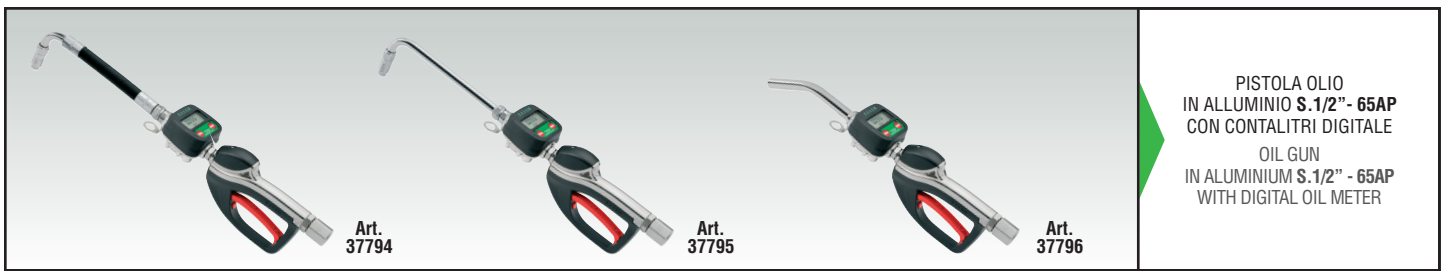

VISTA ESPLOSA - EXPLODED VIEW

PISTOLA OLIO  
IN ALLUMINIO S.1/2" - 65AP  
CON CONTALITRI DIGITALE  
OIL GUN  
IN ALUMINIUM S.1/2" - 65AP  
WITH DIGITAL OIL METER

tutti i diritti riservati - all rights reserved

**SPARE PARTS KITS**  
EACH KIT SHOWN WITH THE SAME COLOR INCLUDES ALSO THE GASKETS. THE SPARE PARTS INCLUDED IN THE KIT CAN'T BE SUPPLIED SEPARATELY EXCEPT THOSE SHOWN WITH A PROPER CODE.

CODICE CODE	DESCRIZIONE DESCRIPTION	Q.TÀ QTY
KR3723	VALVOLA PISTOLA 1/2" OIL GUN VALVE 1/2"	1
KR3724	LEVA E PULSANTE PISTOLA OLIO OIL GUN LEVER AND LOCKING BUTTON	1
KR3735	KIT 2 BATTERIE MINISTILO "AAA" 1,5V AAA 1,5V PENLIGHT BATTERY KITS	1